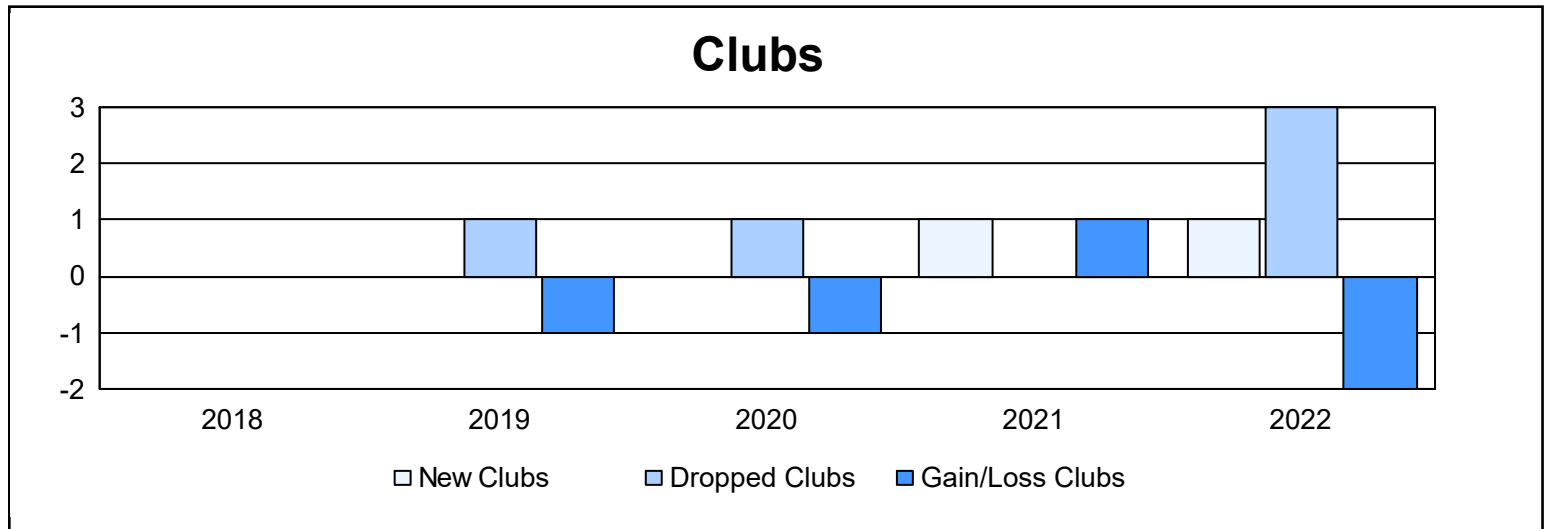

Year	New Clubs	Dropped Clubs	Gain/ Loss Clubs	New Members	Charter Members	Reinstate Members	Transfer Members	Total Member Added	Total Members Dropped	Gain/ Loss Members
2017-2018	0	0	0	78	3	5	4	90	141	-51
2018-2019	0	1	-1	63	2	5	1	71	131	-60
2019-2020	0	1	-1	65	3	7	2	77	113	-36
2020-2021	1	0	1	68	18	2	2	90	72	18
2021-2022	1	3	-2	89	41	11	3	144	145	-1
<b>Average</b>	<b>0</b>	<b>1</b>	<b>-1</b>	<b>73</b>	<b>13</b>	<b>6</b>	<b>2</b>	<b>94</b>	<b>120</b>	<b>-26</b>

### Membership Composition June 2022 Cumulative