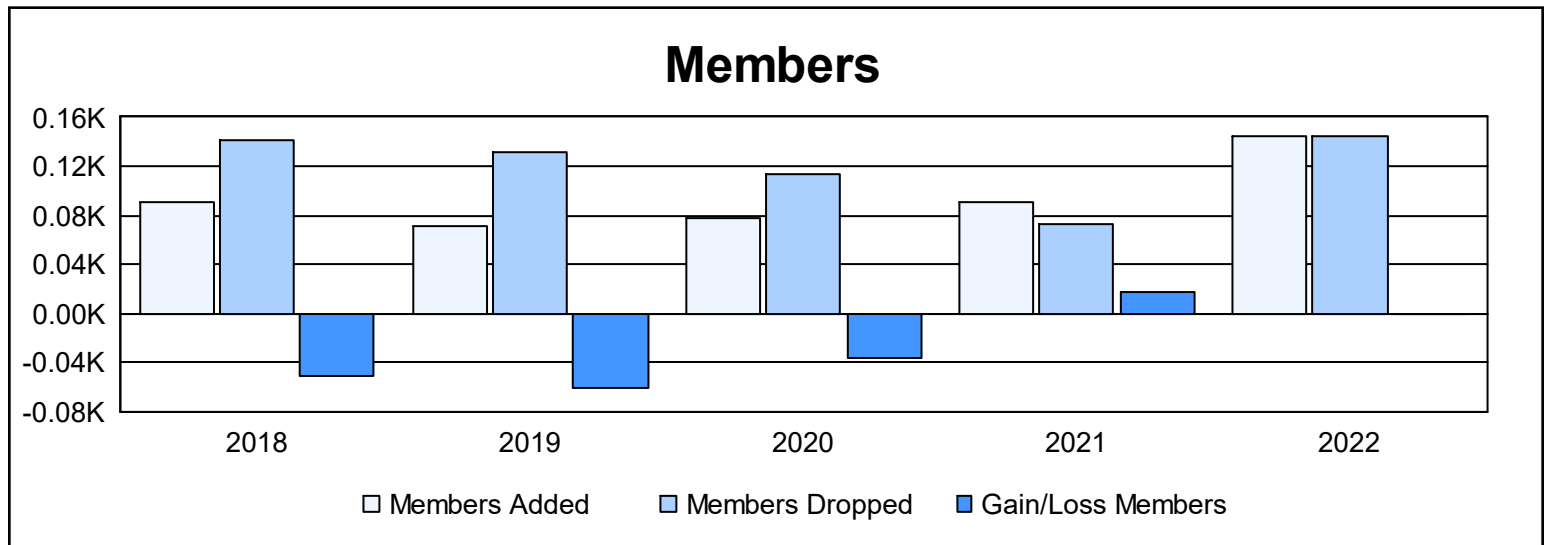

Year	New Clubs	Dropped Clubs	Gain/ Loss Clubs	New Members	Charter Members	Reinstate Members	Transfer Members	Total Member Added	Total Members Dropped	Gain/ Loss Members
2017-2018	0	0	0	78	3	5	4	90	141	-51
2018-2019	0	1	-1	63	2	5	1	71	131	-60
2019-2020	0	1	-1	65	3	7	2	77	113	-36
2020-2021	1	0	1	68	18	2	2	90	72	18
2021-2022	1	3	-2	89	41	11	3	144	145	-1
<b>Average</b>	<b>0</b>	<b>1</b>	<b>-1</b>	<b>73</b>	<b>13</b>	<b>6</b>	<b>2</b>	<b>94</b>	<b>120</b>	<b>-26</b>

### Membership Composition June 2022 Cumulative